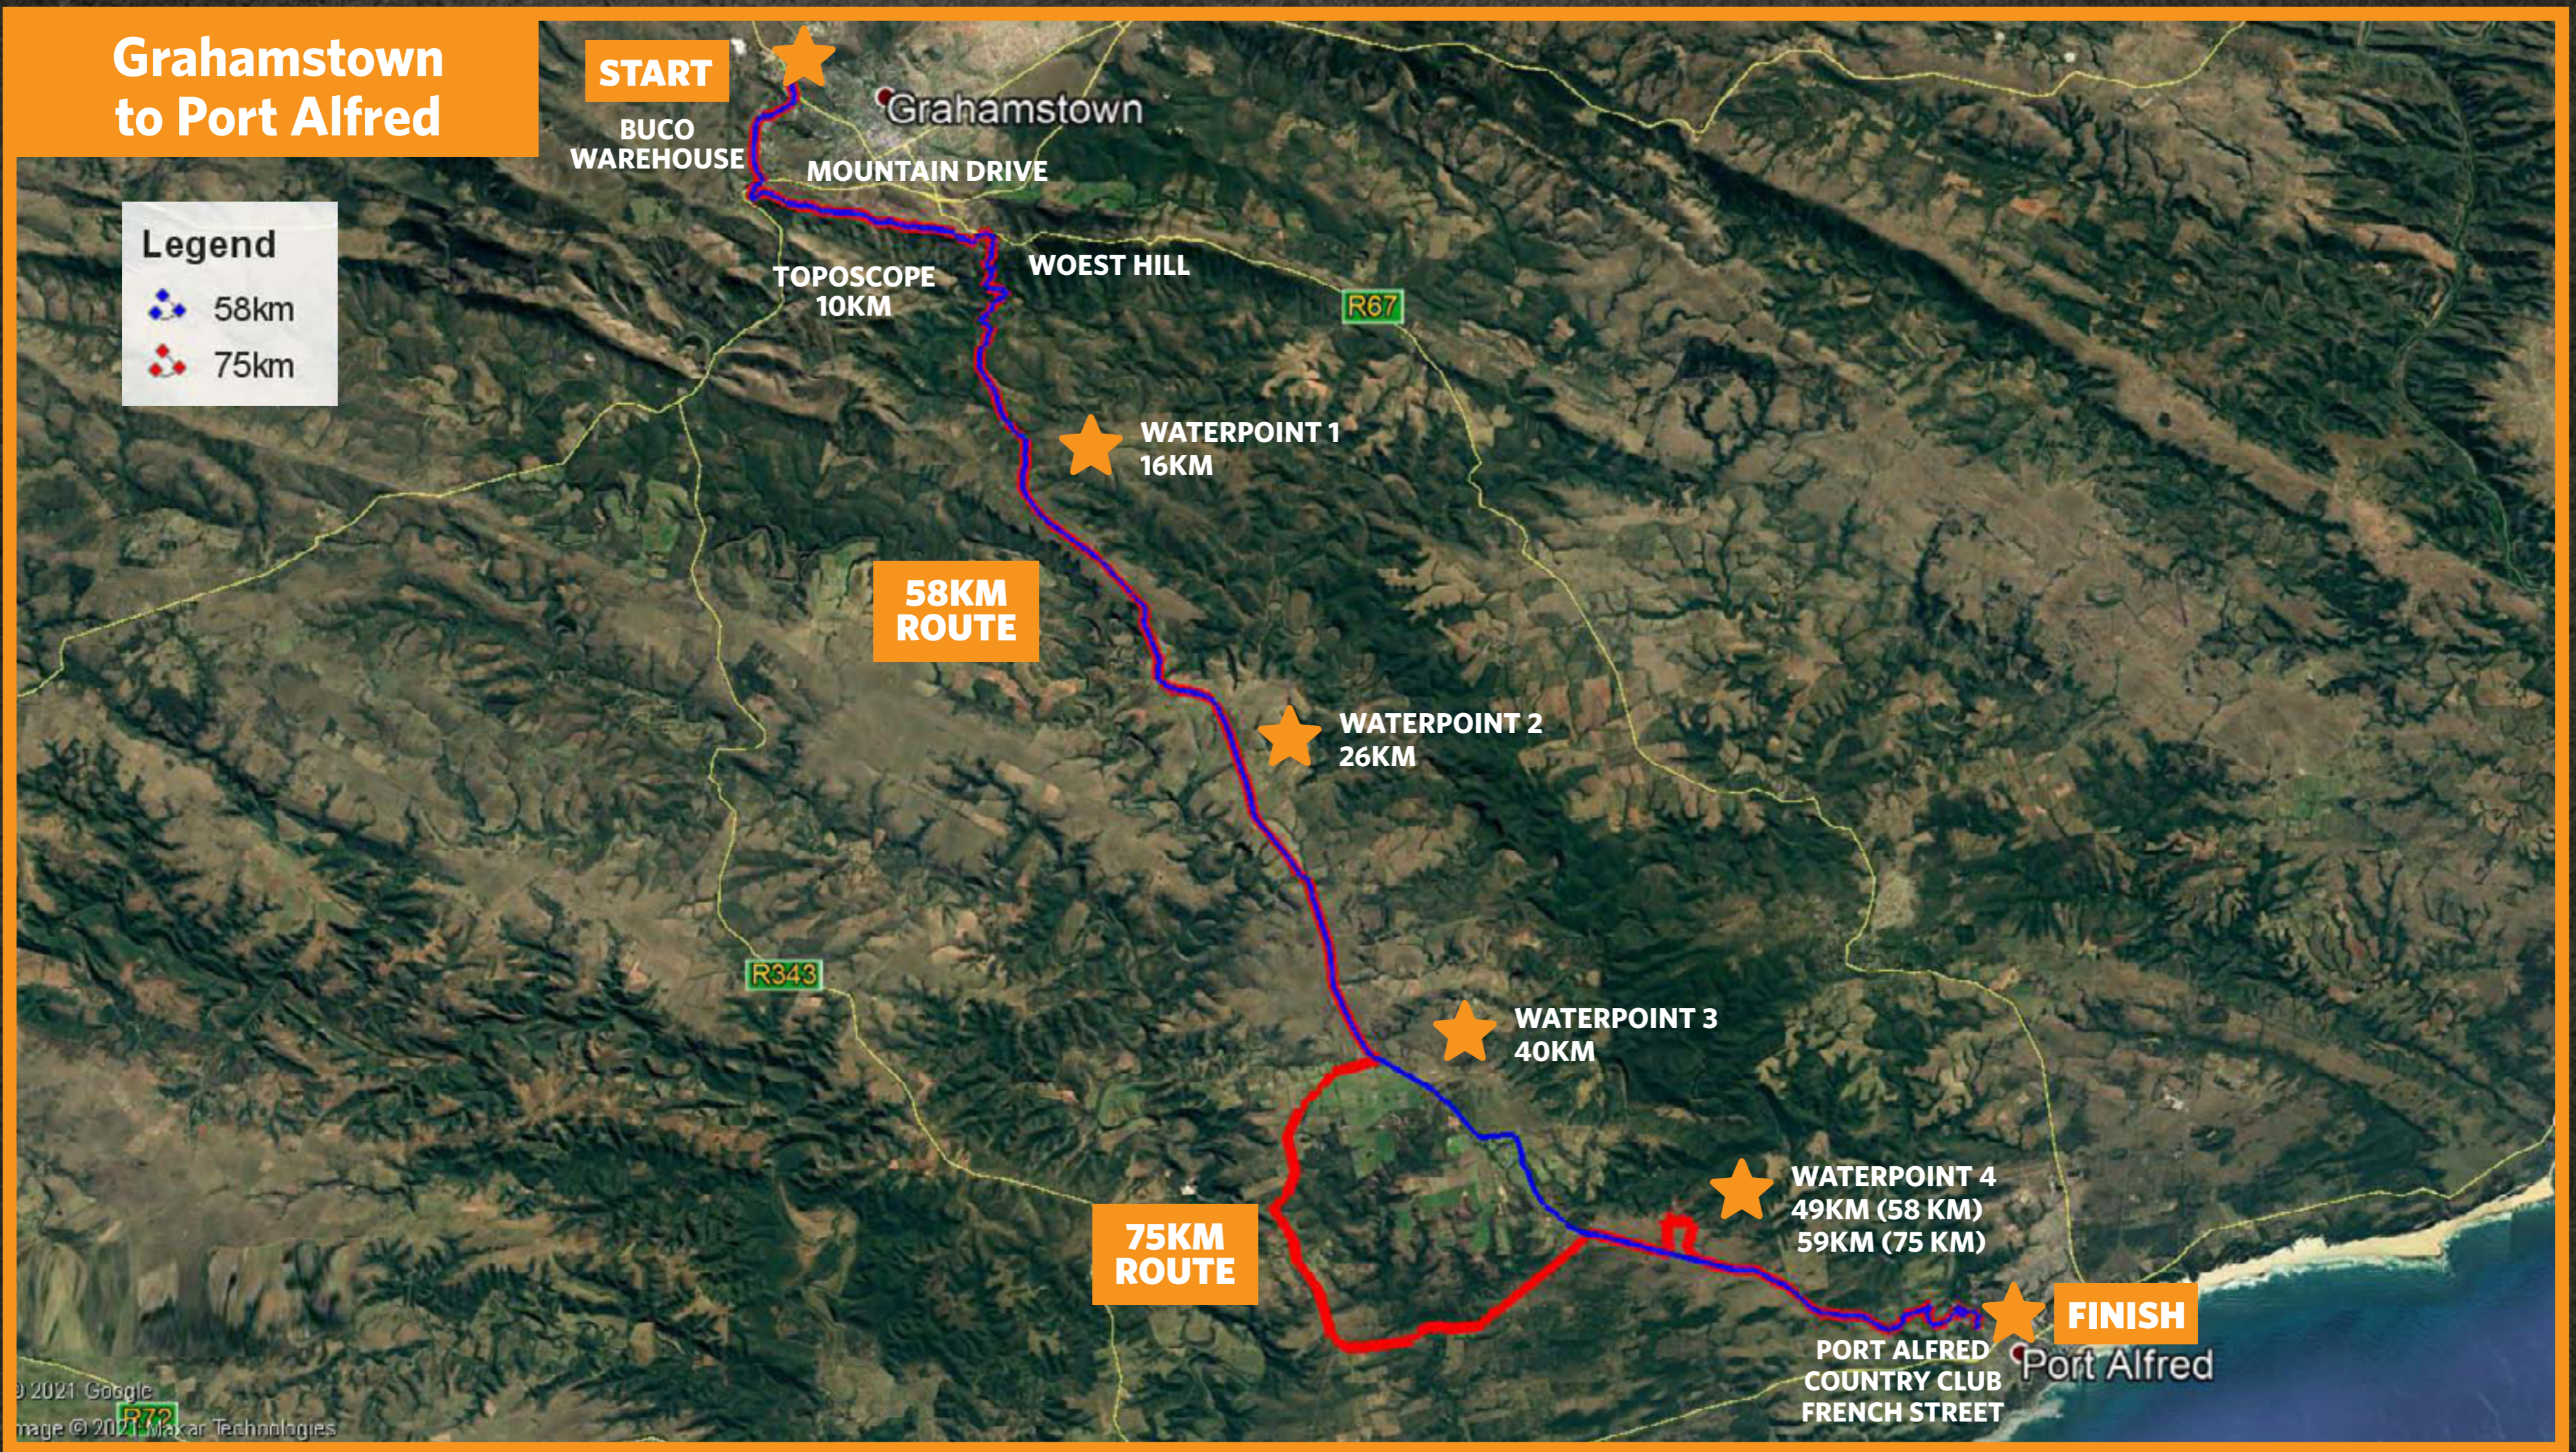

2022 Mountain Bike Race

GRAHAMSTOWN TO SEA

G2C MOUNTAIN BIKE RACE

OVER THE HILLS TO THE SEA

TRACK, DIRT & SERIOUS FUN

58KM ROUTE PROFILE

75KM ROUTE PROFILE

Media Sponsor:

WWW.GRAHAMSTOWN2SEA.CO.ZA