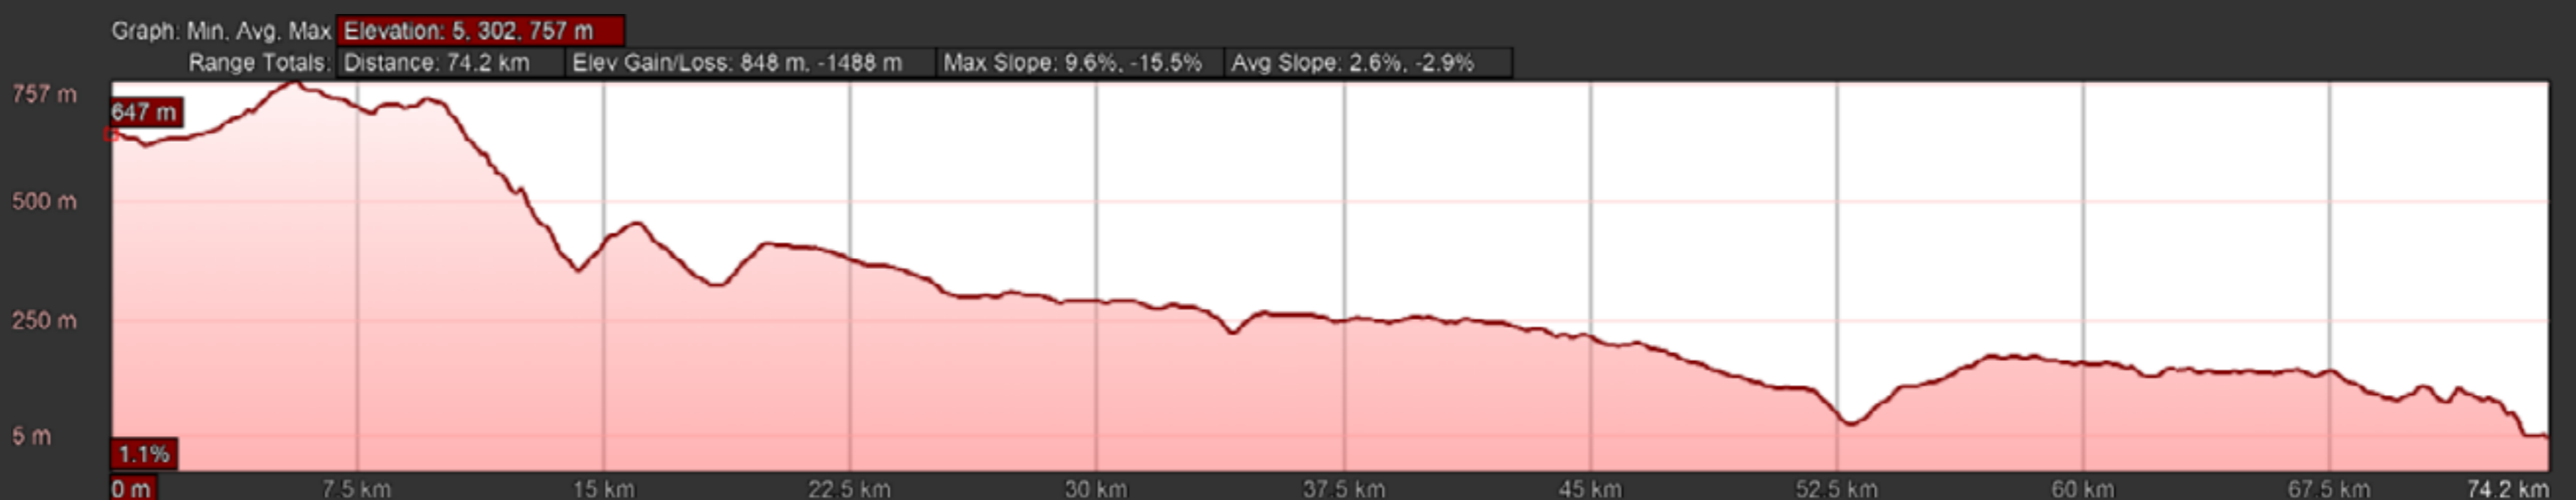

2022 Mountain Bike Race

GRAHAMSTOWN TO SEA

G2C MOUNTAIN BIKE RACE

OVER THE HILLS TO THE SEA

TRACK, DIRT & SERIOUS FUN

58KM ROUTE PROFILE

75KM ROUTE PROFILE

Media Sponsor: