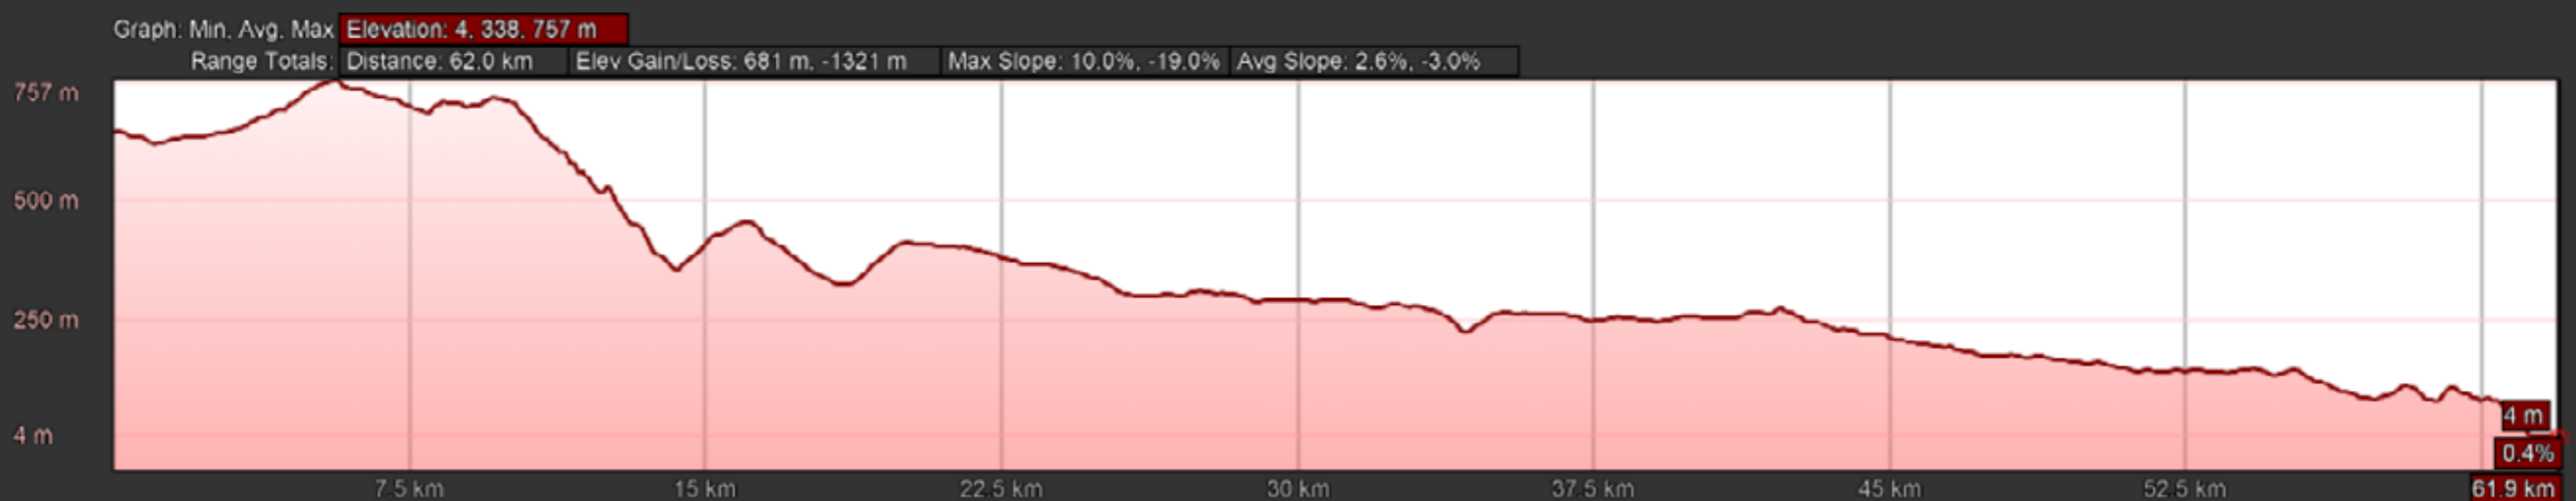

2022 Mountain Bike Race

GRAHAMSTOWN TO SEA

G2C MOUNTAIN BIKE RACE

OVER THE HILLS TO THE SEA

TRACK, DIRT & SERIOUS FUN

58KM ROUTE PROFILE

75KM ROUTE PROFILE

Media Sponsor: